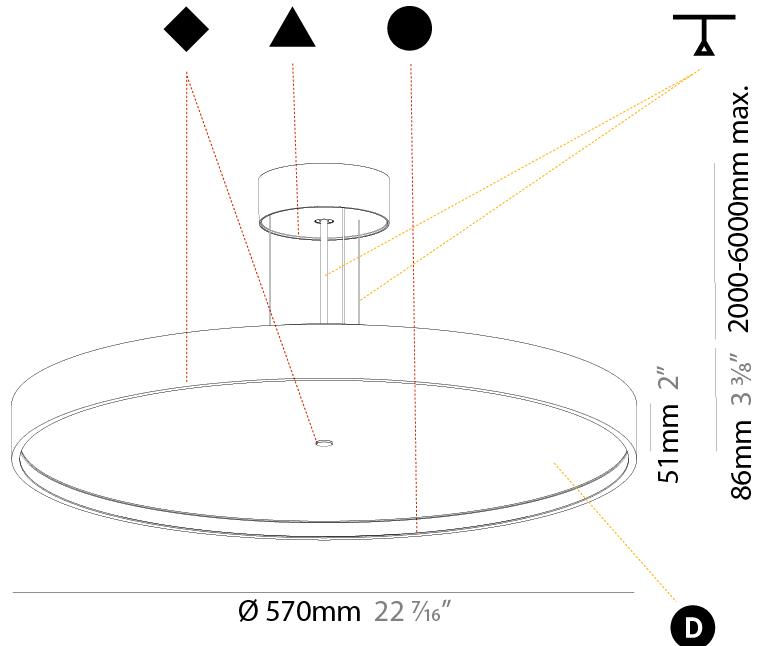

GENERAL

Series: Sign Diva
Subseries: Sign Diva Korona
Brand: Prolicht
Division: Architectural
Mounting Type: Suspension
Mounting Location: Ceiling
Subcategory: Pendant

PHYSICAL

Shape: Round
Diameter (mm): 570
Diameter (in): 22 7/16
Height (mm): 86
Height (in): 3 3/8
Light Distribution: Direct / Indirect
Weight (kg): 8.812
Weight (lbs): 19.43
Diffuser: PMMA - Opal / Micro-Prism / Sparkling Secret / Vintage Industrial
Fixture Finish: SSR / BKV / CWI / CRY / HAB / UFT / ITA / RUA / FTG / MYG / LOD / PUS / FRO / FUP / KIA / POP / BLS / SPG / MEY / GOH / GUM / CHC / COM / ABZ / JAG / OBR / MOS / ROR
Fixture Material: Extruded Aluminum / Steel
Cable Details: 2,000mm/78 3/4" or 6,000mm/236 1/4" Transparent Cable

ELECTRICAL

Lamp Type: LED (Zhaga Standard)
Input Wattage (W): 67
Total Output Wattage (W): 60.9
Dimming: Tri-Mode (Non-Dimming and Phase Dimming (120Vac only) and 0-10V Dimming)
Driver Included: Yes
Driver Location: Integrated
Driver Type: Constant Current - Universal
Driver Class: Class 2
Input Voltage (V): 120 - 277
Constant Current (MA): 350

LED

Color Temperature (°K): 2700 / 3000 / 3500 / 4000
Max. Delivered Lumen (lm): 6632 / 6728 / 6812 / 6951
Nominal Lumen (lm): 9097 / 9229 / 9344 / 9535
CRI: >90 CRI
Lamp Life (hrs): 50000

OPTICAL

RATINGS AND CERTIFICATIONS

Certified By: Certified for North American Standards
IP rating: IP20