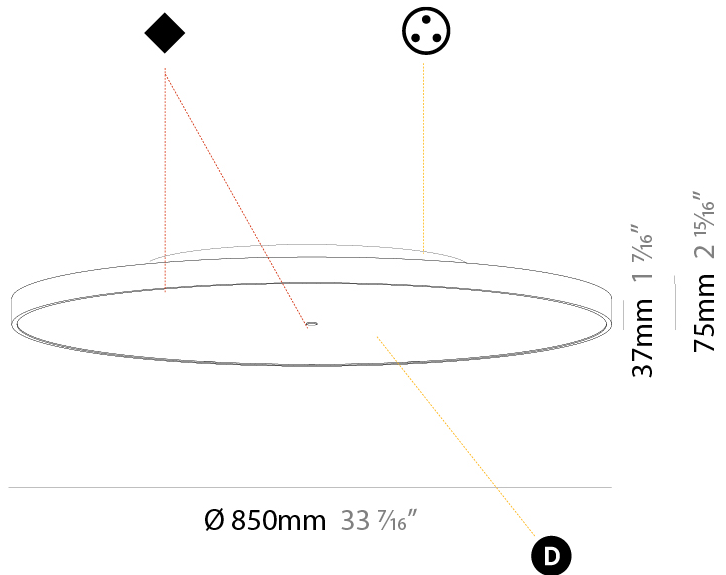

GENERAL

Series: Sign Diva
Subseries: Sign Diva
Brand: Prolicht
Division: Architectural
Mounting Type: Surface
Mounting Location: Ceiling
Subcategory: Ambient

PHYSICAL

Shape: Round
Diameter (mm): 850
Diameter (in): 33 ⁷/₁₆
Height (mm): 75
Height (in): 2 ¹⁵/₁₆
Light Distribution: Direct / Indirect
Weight (kg): 12.906
Weight (lbs): 28.453
Diffuser: Direct - PMMA - Opal/Micro-Prism/Sparkling Secret/Vintage Industrial with Shine Ring / Indirect - White/Yellow/Orange/Red/Blue/Green
Fixture Finish: SSR / BKV / CWI / CRY / HAB / UFT / ITA / RUA / FTG / MYG / LOD / PUS / FRO / FUP / KIA / POP / BLS / SPG / MEY / GOH / GUM / CHC / COM / ABZ / JAG / OBR / MOS / ROR
Fixture Material: Extruded Aluminum / Steel

ELECTRICAL

Lamp Type: LED (Zhaga Standard)
Input Wattage (W): 96.8
Total Output Wattage (W): 76.8
Dimming: Tri-Mode (Non-Dimming and Phase Dimming (120Vac only) and 0-10V Dimming)
Driver Included: Yes
Driver Location: Integrated
Driver Type: Constant Current - Universal
Driver Class: Class 2
Input Voltage (V): 120 - 277
Constant Current (MA): 600

LED

Color Temperature (*K): 3000 / 3500 / 4000
Max. Delivered Lumen (lm): 11160 / 11388 / 11620
CRI: >90 CRI
Lamp Life (hrs): 50000

OPTICAL

RATINGS AND CERTIFICATIONS

Certified By: Certified for North American Standards
IP rating: IP20

PROJECT
TYPE
SPECIFIER
QUANTITY
DATE