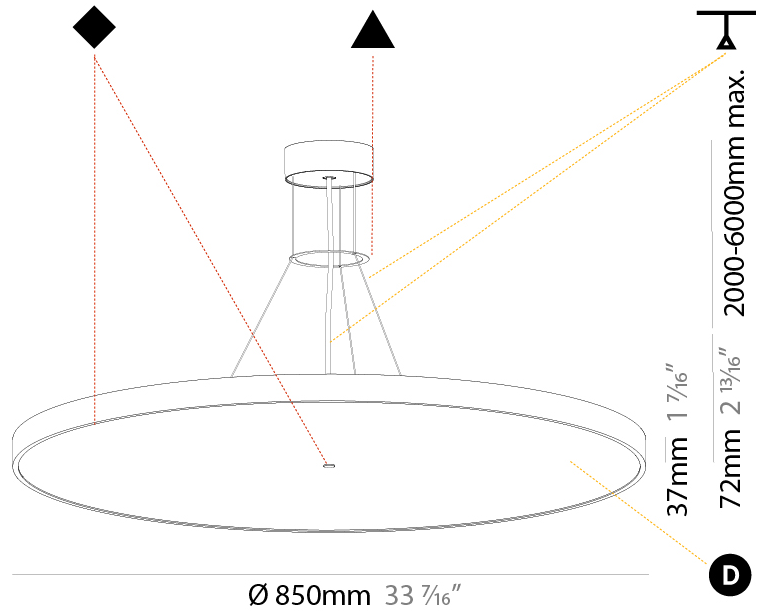

GENERAL

Series: Sign Diva
Subseries: Sign Diva
Brand: Prolicht
Division: Architectural
Mounting Type: Suspension
Mounting Location: Ceiling
Subcategory: Pendant

PHYSICAL

Shape: Round
Diameter (mm): 850
Diameter (in): 33 7/16
Height (mm): 72
Height (in): 2 13/16
Max. Overall Height (mm): 6072
Max. Overall Height (in): 239 7/16
Light Distribution: Direct / Indirect
Weight (kg): 14.868
Weight (lbs): 32.78
Diffuser: PMMA - Opal / Micro-Prism / Sparkling Secret / Vintage Industrial
Fixture Finish: SSR / BKV / CWI / CRY / HAB / UFT / ITA / RUA / FTG / MYG / LOD / PUS / FRO / FUP / KIA / POP / BLS / SPG / MEY / GOH / GUM / CHC / COM / ABZ / JAG / OBR / MOS / ROR
Fixture Material: Extruded Aluminum / Steel
Cable Details: 2000mm or 6000mm Transparent Cable

ELECTRICAL

Lamp Type: LED (Zhaga Standard)
Input Wattage (W): 118.8
Total Output Wattage (W): 94.8
Dimming: Tri-Mode (Non-Dimming and Phase Dimming (120Vac only) and 0-10V Dimming)
Driver Included: Yes
Driver Location: Integrated
Driver Type: Constant Current - Universal
Driver Class: Class 2
Input Voltage (V): 120 - 277
Constant Current (MA): 600 / 350

LED

Color Temperature (°K): 2700 / 3000 / 3500 / 4000
Max. Delivered Lumen (lm): 9880 / 12310 / 12554 / 12810
CRI: >90 CRI
Lamp Life (hrs): 50000

OPTICAL

RATINGS AND CERTIFICATIONS

Certified By: Certified for North American Standards
IP rating: IP20

PROJECT
TYPE
SPECIFIER
QUANTITY
DATE