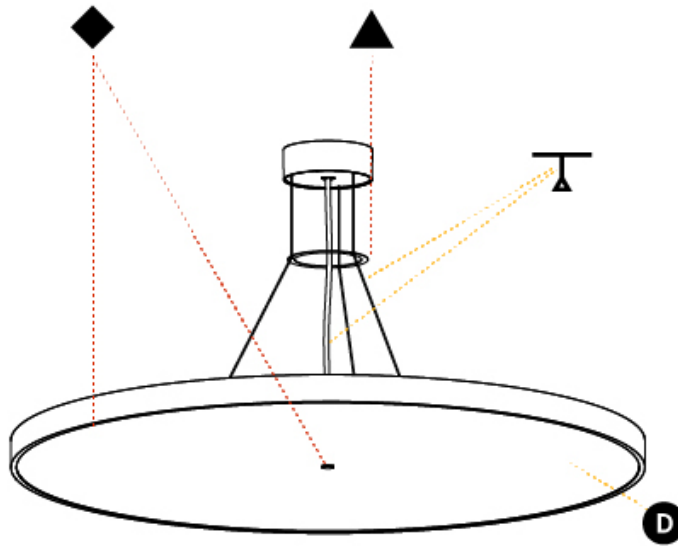

SIGN DIVA SUSPENSION

A300007-

PROJECT	_____
TYPE	_____
SPECIFIER	_____
QUANTITY	_____
DATE	_____