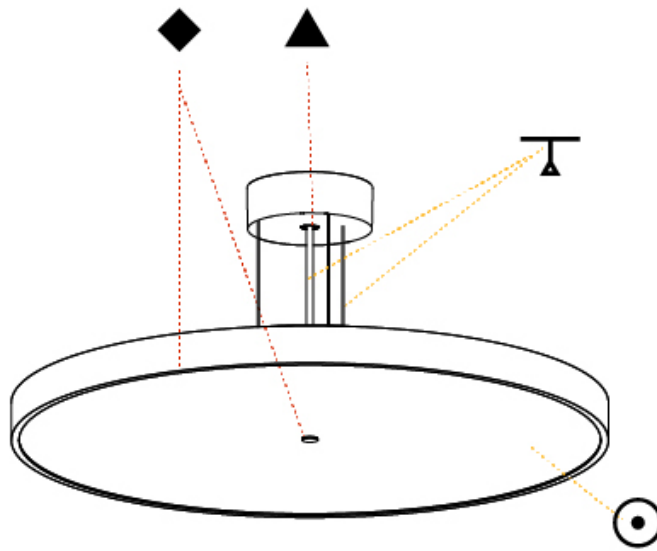

SIGN DIVA SUSPENSION

A300005-

PROJECT	_____
TYPE	_____
SPECIFIER	_____
QUANTITY	_____
DATE	_____

A