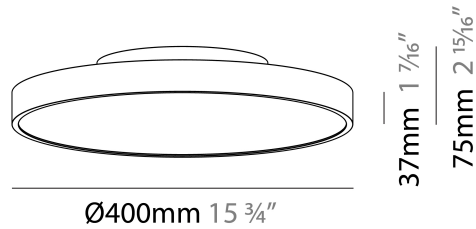

GENERAL

Series: Sign Diva
Subseries: Sign Diva
Brand: Prolicht
Division: Architectural
Mounting Type: Surface
Mounting Location: Ceiling
Subcategory: Ambient

PHYSICAL

Shape: Round
Diameter (mm): 400
Diameter (in): 15 3/4
Height (mm): 75
Height (in): 2 15/16
Light Distribution: Direct / Indirect
Weight (kg): 2.302
Weight (lbs): 5.075
Diffuser: Direct - PMMA - Opal/Micro-Prism/Sparkling Secret/Vintage Industrial with Shine Ring / Indirect - White/Yellow/Orange/Red/Blue/Green
Fixture Finish: SSR / BKV / CWI / CRY / HAB / UFT / ITA / RUA / FTG / MYG / LOD / PUS / FRO / FUP / KIA / POP / BLS / SPG / MEY / GOH / GUM / CHC / COM / ABZ / JAG / OBR / MOS / ROR
Fixture Material: Extruded Aluminum / Steel

ELECTRICAL

Lamp Type: LED (Zhaga Standard)
Input Wattage (W): 19.8
Total Output Wattage (W): 16
Dimming: Tri-Mode (Non-Dimming and Phase Dimming (120Vac only) and 0-10V Dimming)
Driver Included: Yes
Driver Location: Integrated
Driver Type: Constant Current - Universal
Driver Class: Class 2
Input Voltage (V): 120 - 277
Constant Current (MA): 500

LED

Color Temperature (°K): 3000 / 3500 / 4000
Max. Delivered Lumen (lm): 2280 / 2313 / 2360
CRI: >90 CRI
Lamp Life (hrs): 50000

OPTICAL

RATINGS AND CERTIFICATIONS

Certified By: Certified for North American Standards
IP rating: IP20