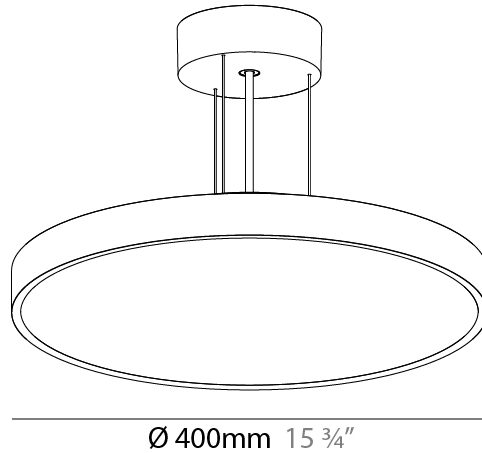

GENERAL

Series: Sign Diva
Subseries: Sign Diva Korona
Brand: Prolicht
Division: Architectural
Mounting Type: Suspension
Mounting Location: Ceiling
Subcategory: Pendant

PHYSICAL

Shape: Round
Diameter (mm): 400
Diameter (in): 15 3/4
Height (mm): 86
Height (in): 3 3/8
Light Distribution: Direct / Indirect
Weight (kg): 3.728
Weight (lbs): 8.22
Diffuser: PMMA - Opal / Micro-Prism / Sparkling Secret / Vintage Industrial
Fixture Finish: SSR / BKV / CWI / CRY / HAB / UFT / ITA / RUA / FTG / MYG / LOD / PUS / FRO / FUP / KIA / POP / BLS / SPG / MEY / GOH / GUM / CHC / COM / ABZ / JAG / OBR / MOS / ROR
Fixture Material: Extruded Aluminum / Steel
Cable Details: 2,000mm/78 3/4" or 6,000mm/236 1/4" Transparent Cable

ELECTRICAL

Lamp Type: LED (Zhaga Standard)
Input Wattage (W): 31.1
Total Output Wattage (W): 18 / 13
Dimming: Tri-Mode (Non-Dimming and Phase Dimming (120Vac only) and 0-10V Dimming)
Driver Included: Yes
Driver Location: Integrated
Driver Type: Constant Current - Universal
Driver Class: Class 2
Input Voltage (V): 120 - 277
Constant Current (MA): 500 / 350

LED

Color Temperature (°K): 2700 / 3000 / 3500 / 4000
Max. Delivered Lumen (lm): 3049 / 2651 / 2681 / 2736
Nominal Lumen (lm): 4182 / 4142 / 4189 / 4275
CRI: >90 CRI
Lamp Life (hrs): 50000

OPTICAL

RATINGS AND CERTIFICATIONS

Certified By: Certified for North American Standards
IP rating: IP20

51mm 2"
86mm 3 3/8"
2000-6000mm max.